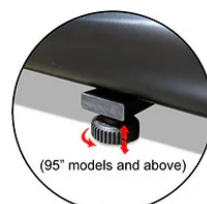

Rotating cup leveler improves stability on uneven floor placement