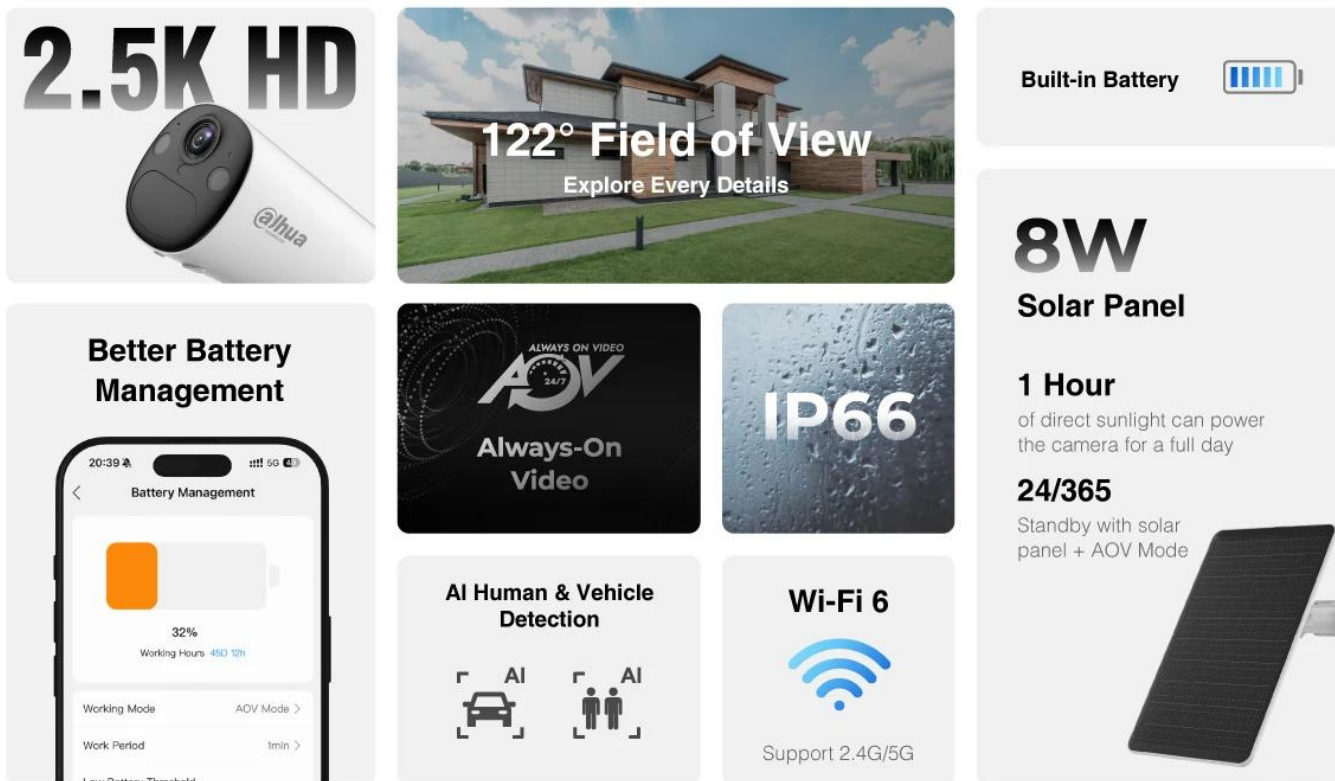

- Rozlišení **4 Mpx** (2560 × 1440 px) s kompresí H.265 pro efektivní ukládání dat
- Dual-band **Wi-Fi 6** na frekvencích 2,4 GHz a 5 GHz pro stabilní připojení
- Solární napájení s **8W panelem** a baterií 32,4 Wh pro autonomní provoz
- AI detekce osob a vozidel s PIR senzorem pro dosah až **12 m**
- Smart Dual Light s IR osvětlením (15 m) a teplým světlem (20 m) pro barevné noční vidění
- Obousměrné audio s vestavěným mikrofonem a reproduktorem pro komunikaci
- Krytí **IP66** pro odolnost proti prachu a vodě, provoz -20 °C až +60 °C
- Podpora microSD karet až **512 GB** pro lokální ukládání záznamů
- Rychlé párování přes **Bluetooth** a ovládání aplikací DMSS (Android/iOS)

Provozní režimy a spotřeba energie

Kamera nabízí čtyři provozní režimy optimalizované pro různé scénáře použití: ultra úsporný režim (0,008 W), úsporný režim (0,008 W), AOV režim pro nepřetržité nahrávání (0,2 W) a výkonný režim (1,22 W). Solární panel zajišťuje dobíjení baterie během dne pro nepřetržitý provoz.

Pokročilé funkce zabezpečení

System disponuje zvukovou a světelnou signalizací pro okamžité odstrašení narušitelů. Detekce pohybu je konfigurovatelná až pro 4 oblasti. WDR (Wide Dynamic Range) zajišťuje kvalitní obraz i ve scénách s velkým kontrastem osvětlení. Všechna data jsou šifrována pro maximální bezpečnost.

Snadná instalace a ovládání

Díky bezdrátovému připojení není nutná profesionální instalace ani pokládka kabelů. Kamera se rychle spáruje přes Bluetooth a ovládá se intuitivní aplikací DMSS s možností vzdáleného přístupu, živého náhledu, přehrávání záznamů a sdílení přístupu s rodinou.

Obsah balení

Wi-Fi kamera, solární panel 8 W, napájecí kabel, 2× držák, 2× sada šroubů, 2× vrtací šablona

ZÁKLADNÍ SPECIFIKACE

Snímač: 1/3" CMOS

Rozlišení: 4 Mpx (2560 × 1440 px)

Objektiv: fixní 2,1 mm, F1.6

Zorný úhel: 122,5° (H), 66° (V), 144,5° (D)

Noční vidění: IR až 15 m, teplé světlo až 20 m

Kompresce: H.265