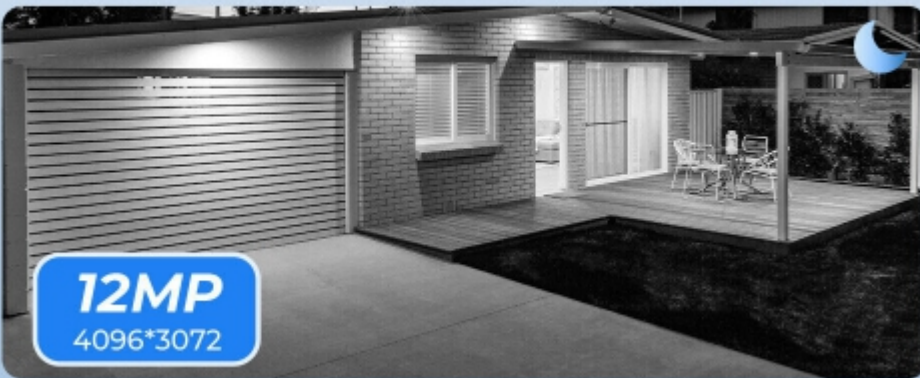

UP TO 12MP

Working with Reolink 12MP PoE camera, the NVR could boast the pixel resolution of 4096*3072.