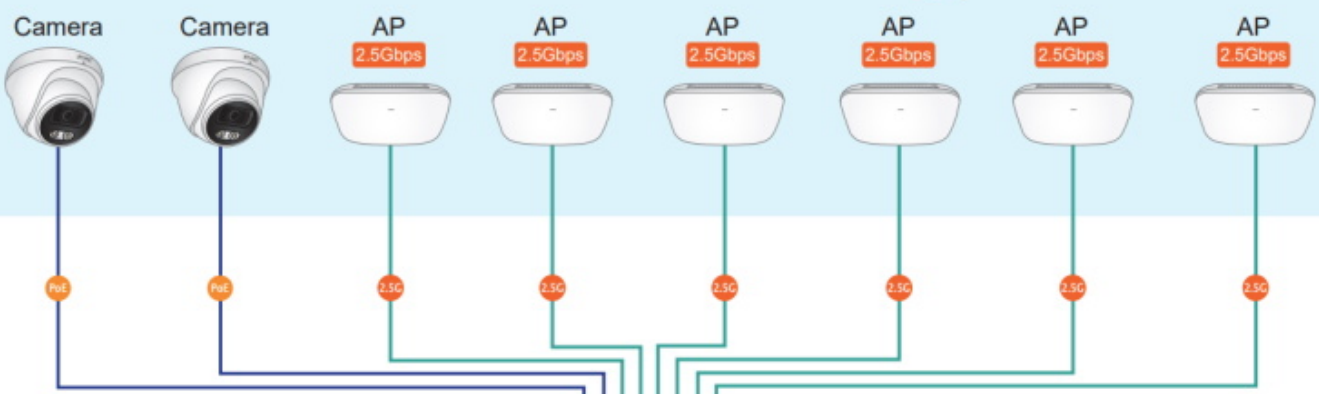

Up to 8 PoE IP Cameras & APs

MGS-910XP