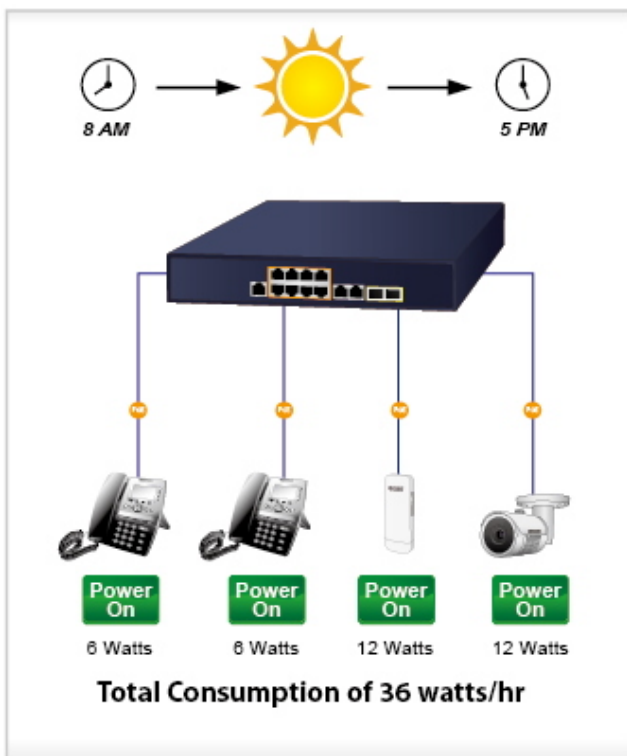

Automatically Reboot Every Friday 23:00

PoE
ON OFF ON

CPU/Buffer
Load 85%

CPU/Buffer
Load 10%

PoE PT Camera

1000BASE-T UTP with PoE

High Scalability & Best Security for Today's Wireless Networking Solution