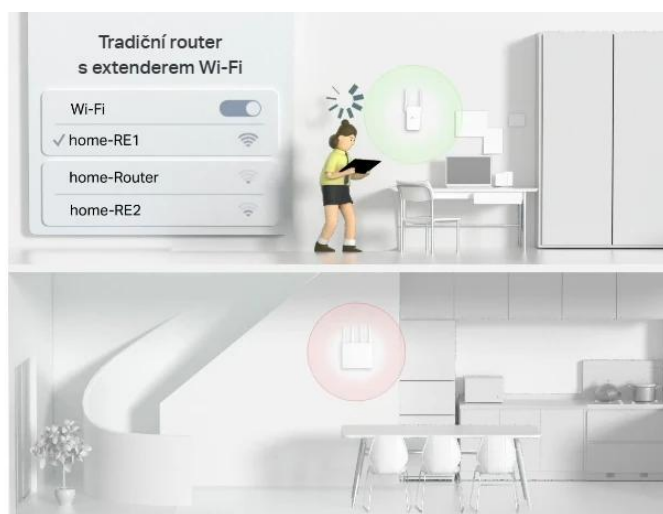

10x rychlejší - drátově i bezdrátově

Gigabitové Ethernet porty (1 WAN + 4 LAN) poskytují rychlosti až 10x rychlejší než standardní Ethernet připojení. Připojte své PC, chytré TV a herní konzole pro rychlá a spolehlivá připojení.

Archer C64 je vaší nejlepší volbou pro vysoce výkonný vstup do gigabitové sítě, s konkurenční cenovou výhodou, plně gigabitové Ethernet porty dovedou vaše zařízení k vrcholnému výkonu.