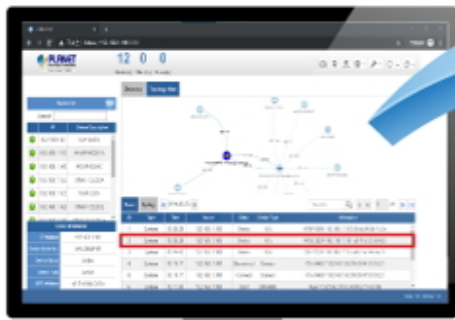

IP Power Management IP Camera Switch VoIP PON NVR/HDVR

Step 1

Step 2

Step 3

Discovery

Add to List

Domain Info. Display

Let Network Device Management Make Operations Easier